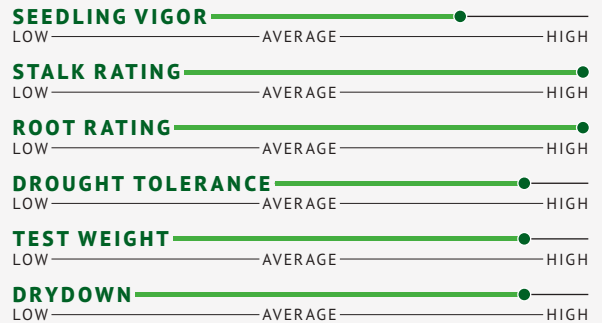

H970

97-DAY RELATIVE MATURITY

- + Top Performer
- + High Yield
- + Great Soil Adaptability
- + Strong Roots & Stalk

AP-1000

100-DAY RELATIVE MATURITY

- + High Yield
- + High Drought Tolerance
- + 2021-2022 Top 3 Finisher Hybrid

AP-1053

103-DAY RELATIVE MATURITY

- + Average Drought Tolerance
- + Performs Best on Rotational Ground
- + High Yield

AP-1050

NEW

105-DAY RELATIVE MATURITY

- + Great Top End Yield
- + Strong Disease Package
- + Consistent Yields on All Soil Types
- + Excellent Test Weight

AP-1070

107-DAY RELATIVE MATURITY

- + Great Stalk Quality
- + Exceptional Staygreen Appearance
- + Strong Roots & Stalk

AP-1071

107-DAY RELATIVE MATURITY

- + Great Stalk Quality
- + Exceptional Staygreen Appearance
- + Must-Raise Hybrid

AP-1090

NEW

109-DAY RELATIVE MATURITY

- + Likes Heavy Soils
- + Moves South Well
- + Great Stalk & Roots
- + Highest Yielding Hybrid in AP Lineup

AP-1120

112-DAY RELATIVE MATURITY

- + Excellent Root & Stalk
- + Very Responsive to Fungicide
- + Great Drought Tolerance
- + Showy Hybrid: Large Ear Size