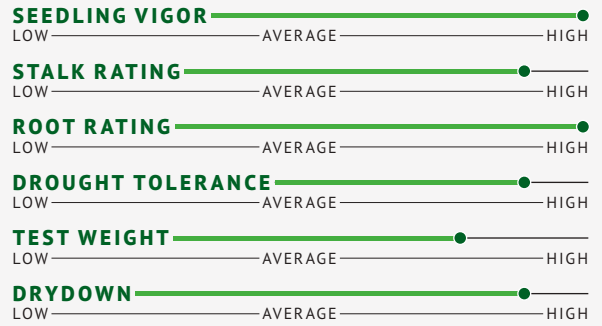

H970

97-DAY RELATIVE MATURITY

- + Top Performer
- + High Yield
- + Great Soil Adaptability
- + Strong Roots & Stalk

AP-1000

100-DAY RELATIVE MATURITY

- + High Yield
- + High Drought Tolerance
- + 2021-2022 Top 3 Finisher Hybrid

AP-1053

103-DAY RELATIVE MATURITY

- + Average Drought Tolerance
- + Performs Best on Rotational Ground
- + High Yield

AP-1050

NEW

105-DAY RELATIVE MATURITY

- + Great Top End Yield
- + Strong Disease Package
- + Consistent Yields on All Soil Types
- + Excellent Test Weight

AP-1070

107-DAY RELATIVE MATURITY

- + Great Stalk Quality
- + Exceptional Staygreen Appearance
- + Strong Roots & Stalk

AP-1071

107-DAY RELATIVE MATURITY

- + Great Stalk Quality
- + Exceptional Staygreen Appearance
- + Must-Raise Hybrid

AP-1090

NEW

109-DAY RELATIVE MATURITY

- + Likes Heavy Soils
- + Moves South Well
- + Great Stalk & Roots
- + Highest Yielding Hybrid in AP Lineup

AP-1120

112-DAY RELATIVE MATURITY

- + Excellent Root & Stalk
- + Very Responsive to Fungicide
- + Great Drought Tolerance
- + Showy Hybrid: Large Ear Size