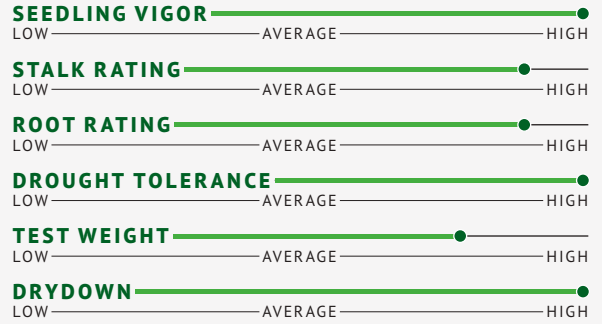

Conventional Corn

Ag Performance

SEED GUIDE

2024-2025

(866) 562-2370 | agperformanceseed.com

AP-940

94-DAY RELATIVE MATURITY

- + High Yield
- + Excellent Emergence
- + Suitable for All Soil Types

H970

97-DAY RELATIVE MATURITY

- + Top Performer
- + High Yield
- + Great Soil Adaptability
- + Strong Roots & Stalk

AP-1000

100-DAY RELATIVE MATURITY

- + High Yield
- + High Drought Tolerance
- + 2021-2022 Top 3 Finisher Hybrid

AP-1053

103-DAY RELATIVE MATURITY

- + Average Drought Tolerance
- + Performs Best on Rotational Ground
- + High Yield

AP-1050

NEW

105-DAY RELATIVE MATURITY

- + Great Top End Yield
- + Strong Disease Package
- + Consistent Yields on All Soil Types
- + Excellent Test Weight

AP-1070

107-DAY RELATIVE MATURITY

- + Great Stalk Quality
- + Exceptional Staygreen Appearance
- + Strong Roots & Stalk

AP-1071

107-DAY RELATIVE MATURITY

- + Great Stalk Quality
- + Exceptional Staygreen Appearance
- + Must-Raise Hybrid