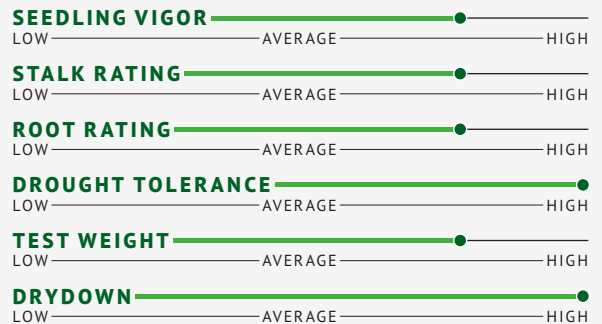

H970

97-DAY RELATIVE MATURITY

- + Top Performer
- + High Yield
- + Great Soil Adaptability
- + Strong Roots & Stalk

AP-1000

100-DAY RELATIVE MATURITY

- + High Yield
- + High Drought Tolerance
- + 2021-2022 Top 3 Finisher Hybrid

AP-1053

103-DAY RELATIVE MATURITY

- + Average Drought Tolerance
- + Performs Best on Rotational Ground
- + High Yield

AP-1050

NEW

105-DAY RELATIVE MATURITY

- + Great Top End Yield
- + Strong Disease Package
- + Consistent Yields on All Soil Types
- + Excellent Test Weight

AP-1070

107-DAY RELATIVE MATURITY

- + Great Stalk Quality
- + Exceptional Staygreen Appearance
- + Strong Roots & Stalk

AP-1071

107-DAY RELATIVE MATURITY

- + Great Stalk Quality
- + Exceptional Staygreen Appearance
- + Must-Raise Hybrid

AP-1090

NEW

109-DAY RELATIVE MATURITY

- + Likes Heavy Soils
- + Moves South Well
- + Great Stalk & Roots
- + Highest Yielding Hybrid in AP Lineup

AP-1120

112-DAY RELATIVE MATURITY

- + Excellent Root & Stalk
- + Very Responsive to Fungicide
- + Great Drought Tolerance
- + Showy Hybrid: Large Ear Size