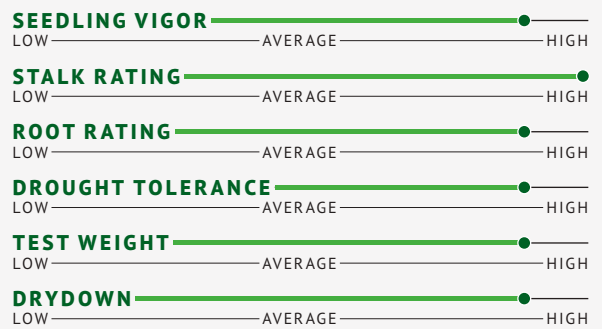

AP-1070

107-DAY RELATIVE MATURITY

- + Great Stalk Quality
- + Exceptional Staygreen Appearance
- + Strong Roots & Stalk

AP-1071

107-DAY RELATIVE MATURITY

- + Great Stalk Quality
- + Exceptional Staygreen Appearance
- + Must-Raise Hybrid

AP-1090

NEW

109-DAY RELATIVE MATURITY

- + Likes Heavy Soils
- + Moves South Well
- + Great Stalk & Roots
- + Highest Yielding Hybrid in AP Lineup

AP-1120

112-DAY RELATIVE MATURITY

- + Excellent Root & Stalk
- + Very Responsive to Fungicide
- + Great Drought Tolerance
- + Showy Hybrid: Large Ear Size