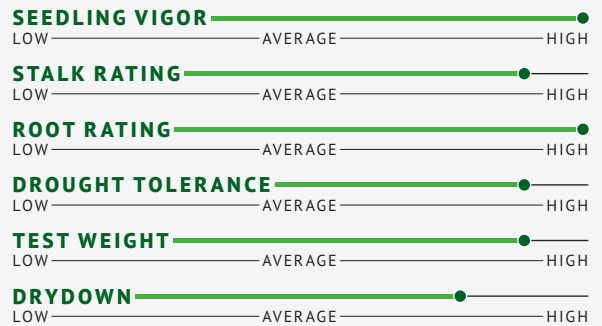

AP-1140

114-DAY RELATIVE MATURITY

- + High Yield
- + Very Responsive to Fungicide
- + Heavy Test Weight