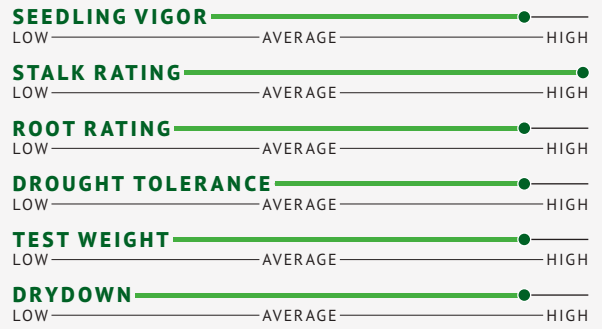

H970

97-DAY RELATIVE MATURITY

- + Top Performer
- + High Yield
- + Great Soil Adaptability
- + Strong Roots & Stalk

AP-1000

100-DAY RELATIVE MATURITY

- + High Yield
- + High Drought Tolerance
- + 2021-2022 Top 3 Finisher Hybrid

AP-1053

103-DAY RELATIVE MATURITY

- + Average Drought Tolerance
- + Performs Best on Rotational Ground
- + High Yield

AP-1050

NEW

105-DAY RELATIVE MATURITY

- + Great Top End Yield
- + Strong Disease Package
- + Consistent Yields on All Soil Types
- + Excellent Test Weight

AP-1070

107-DAY RELATIVE MATURITY

- + Great Stalk Quality
- + Exceptional Staygreen Appearance
- + Strong Roots & Stalk

AP-1071

107-DAY RELATIVE MATURITY

- + Great Stalk Quality
- + Exceptional Staygreen Appearance
- + Must-Raise Hybrid

AP-1090

NEW

109-DAY RELATIVE MATURITY

- + Likes Heavy Soils
- + Moves South Well
- + Great Stalk & Roots
- + Highest Yielding Hybrid in AP Lineup

AP-1120

112-DAY RELATIVE MATURITY

- + Excellent Root & Stalk
- + Very Responsive to Fungicide
- + Great Drought Tolerance
- + Showy Hybrid: Large Ear Size