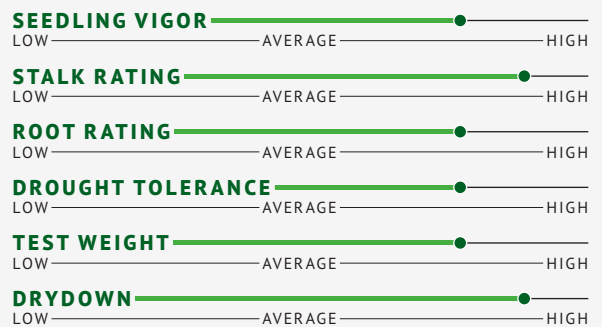

H970

97-DAY RELATIVE MATURITY

- + Top Performer
- + High Yield
- + Great Soil Adaptability
- + Strong Roots & Stalk

AP-1000

100-DAY RELATIVE MATURITY

- + High Yield
- + High Drought Tolerance
- + 2021-2022 Top 3 Finisher Hybrid

AP-1053

103-DAY RELATIVE MATURITY

- + Average Drought Tolerance
- + Performs Best on Rotational Ground
- + High Yield

AP-1050

NEW

105-DAY RELATIVE MATURITY

- + Great Top End Yield
- + Strong Disease Package
- + Consistent Yields on All Soil Types
- + Excellent Test Weight

AP-1070

107-DAY RELATIVE MATURITY

- + Great Stalk Quality
- + Exceptional Staygreen Appearance
- + Strong Roots & Stalk

AP-1071

107-DAY RELATIVE MATURITY

- + Great Stalk Quality
- + Exceptional Staygreen Appearance
- + Must-Raise Hybrid

AP-1090

NEW

109-DAY RELATIVE MATURITY

- + Likes Heavy Soils
- + Moves South Well
- + Great Stalk & Roots
- + Highest Yielding Hybrid in AP Lineup

AP-1120

112-DAY RELATIVE MATURITY

- + Excellent Root & Stalk
- + Very Responsive to Fungicide
- + Great Drought Tolerance
- + Showy Hybrid: Large Ear Size