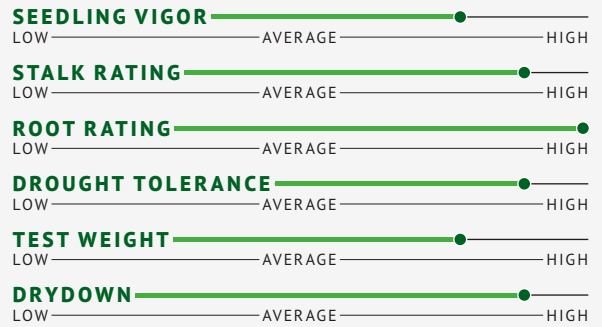

Conventional Corn

Ag Performance

SEED GUIDE

2024-2025

(866) 562-2370 | agperformanceseed.com

AP-940

94-DAY RELATIVE MATURITY

- + High Yield
- + Excellent Emergence
- + Suitable for All Soil Types

H970

97-DAY RELATIVE MATURITY

- + Top Performer
- + High Yield
- + Great Soil Adaptability
- + Strong Roots & Stalk

AP-1000

100-DAY RELATIVE MATURITY

- + High Yield
- + High Drought Tolerance
- + 2021-2022 Top 3 Finisher Hybrid

AP-1053

103-DAY RELATIVE MATURITY

- + Average Drought Tolerance
- + Performs Best on Rotational Ground
- + High Yield

AP-1050

NEW

105-DAY RELATIVE MATURITY

- + Great Top End Yield
- + Strong Disease Package
- + Consistent Yields on All Soil Types
- + Excellent Test Weight

AP-1070

107-DAY RELATIVE MATURITY

- + Great Stalk Quality
- + Exceptional Staygreen Appearance
- + Strong Roots & Stalk

AP-1071

107-DAY RELATIVE MATURITY

- + Great Stalk Quality
- + Exceptional Staygreen Appearance
- + Must-Raise Hybrid