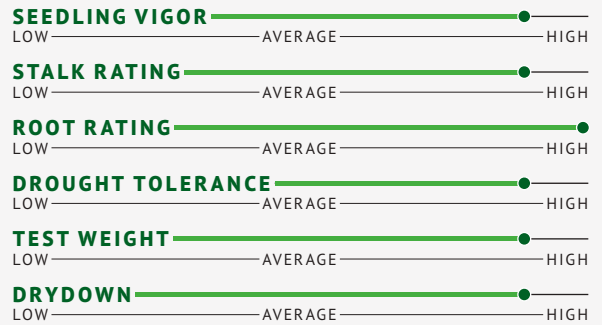

H970

97-DAY RELATIVE MATURITY

- + Top Performer
- + High Yield
- + Great Soil Adaptability
- + Strong Roots & Stalk

AP-1000

100-DAY RELATIVE MATURITY

- + High Yield
- + High Drought Tolerance
- + 2021-2022 Top 3 Finisher Hybrid

AP-1053

103-DAY RELATIVE MATURITY

- + Average Drought Tolerance
- + Performs Best on Rotational Ground
- + High Yield

AP-1050

NEW

105-DAY RELATIVE MATURITY

- + Great Top End Yield
- + Strong Disease Package
- + Consistent Yields on All Soil Types
- + Excellent Test Weight

AP-1070

107-DAY RELATIVE MATURITY

- + Great Stalk Quality
- + Exceptional Staygreen Appearance
- + Strong Roots & Stalk

AP-1071

107-DAY RELATIVE MATURITY

- + Great Stalk Quality
- + Exceptional Staygreen Appearance
- + Must-Raise Hybrid

AP-1090

NEW

109-DAY RELATIVE MATURITY

- + Likes Heavy Soils
- + Moves South Well
- + Great Stalk & Roots
- + Highest Yielding Hybrid in AP Lineup

AP-1120

112-DAY RELATIVE MATURITY

- + Excellent Root & Stalk
- + Very Responsive to Fungicide
- + Great Drought Tolerance
- + Showy Hybrid: Large Ear Size